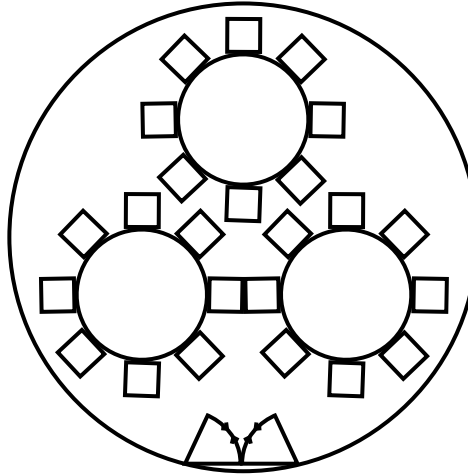

- 20 Foot Yurt
- Seating 10 at a 6' round table

- 20 Foot Yurt
- 24 people seated at 5'6" round tables

- 20 Foot Yurt
- 30 people sitting at Trestle tables