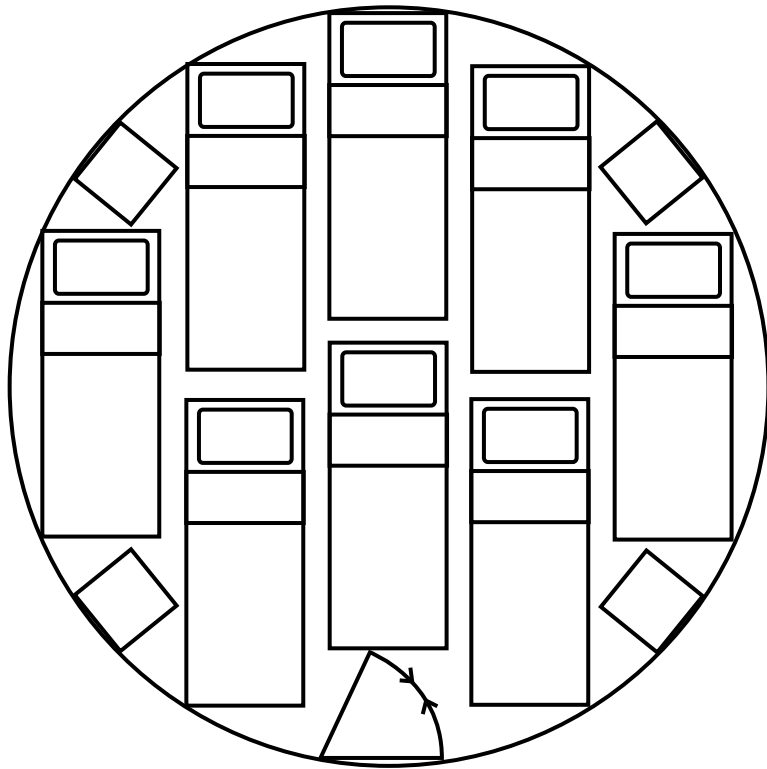

- 16 Foot Yurt
- Sleeps 8 on Single Mattresses

- 16 Foot Yurt
- Family Layout - sleeps 7