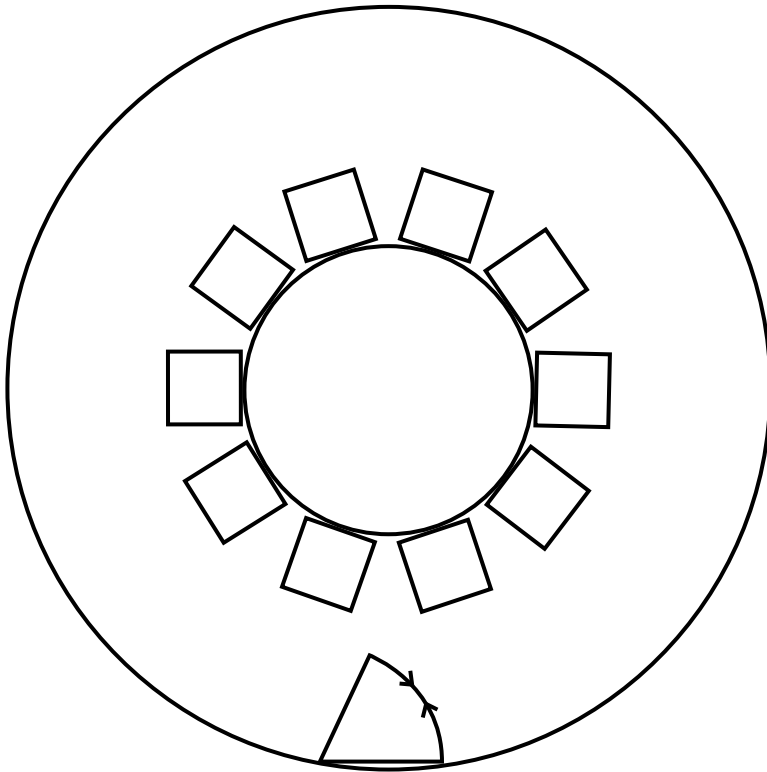

- 16 Foot Yurt
- 10 people seated at 6' round table.

- 16 Foot Yurt
- 20 people seated on trestle tables